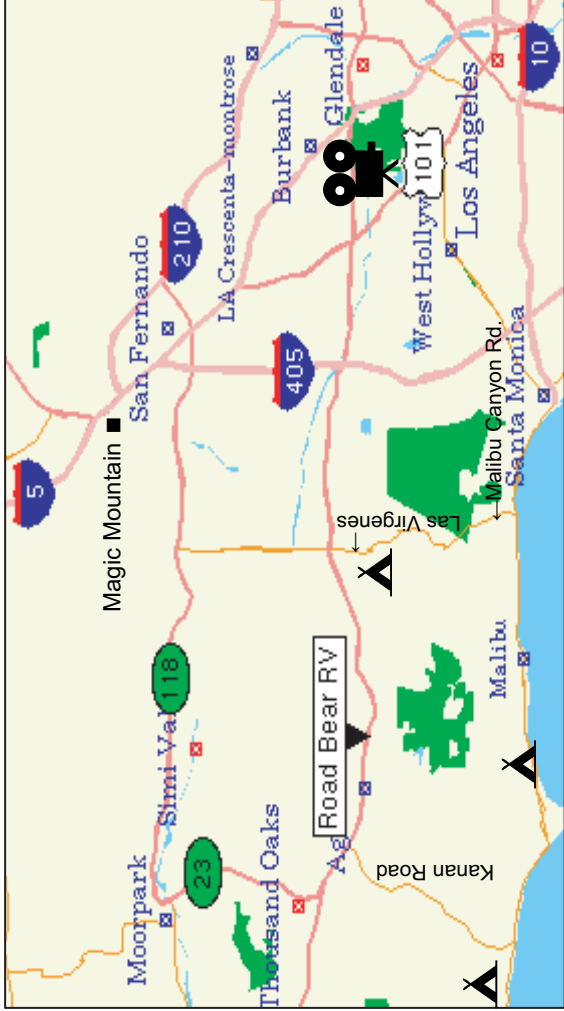

RV RENTALS & SALES

Thousand Oaks Blvd.

Kanan Road

to San Francisco

Clarton Drive

Please note: Map not to scale

Canwood Street

to Los Angeles

Las Virgenes Rd.

Chesebro Road

Roadside Drive

Lewis Road

Agoura Road

Malibu Beach RV Park
Tel 1-800-622-6052

Pacific Coast Hwy.

Kanan Road

Weight Limit
No Motor Homes
Allowed

Malibu Creek State Park
818-880-0367 (Dumping)

At your service for more than 30 years!

28404 Roadside Drive Agoura Hills, CA 91301
Tel.: (818) 865-2925 Fax : (818) 991-2744
info@roadbearrv.com www.roadbearrv.com