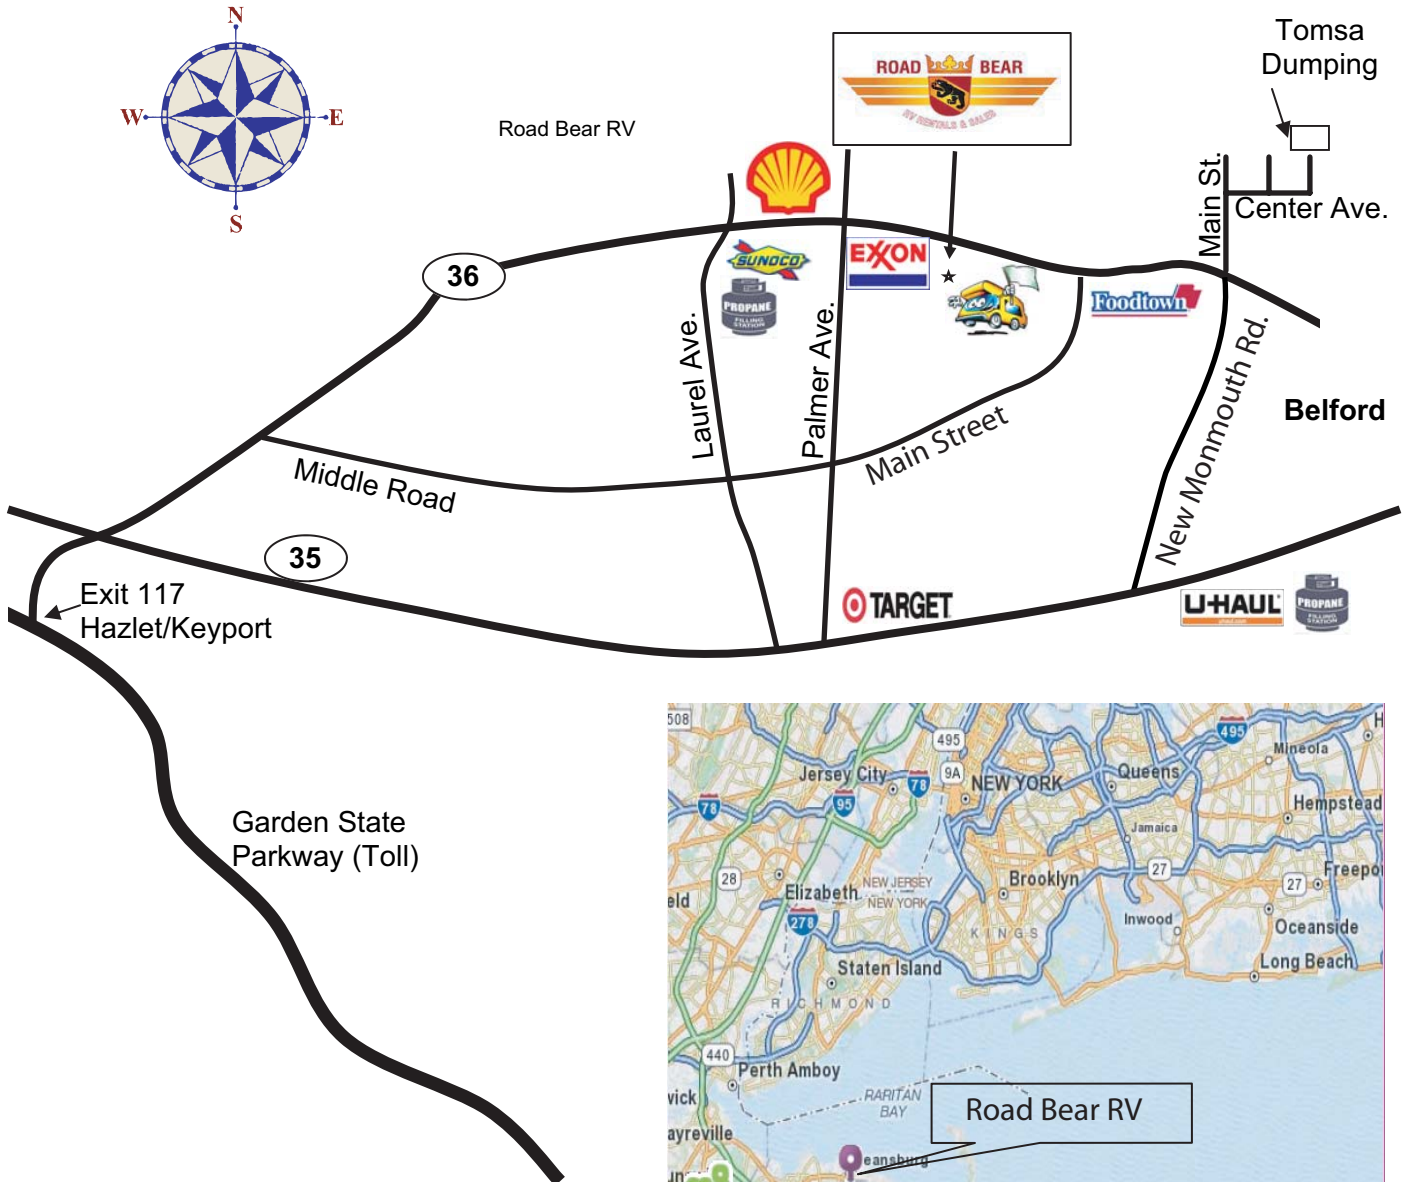

**At your service for more than 30 years!**

42 Highway 36  
 Tel.: (732) 495-0959  
 info@roadbearrv.com

Middletown, NJ 07748  
 Fax : (732) 495-6099  
 www.roadbearrv.com

**Directions from I-95**  
 Take Garden State Parkway (toll) South. Use Exit 117 Hazlet/Keyport Highway 36 West