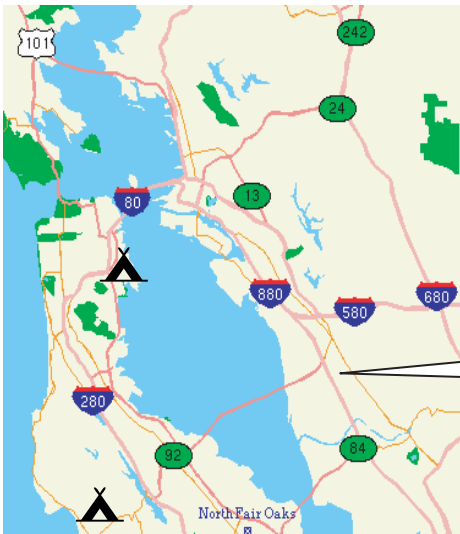

At your service for more than 30 years!

847 Industrial Pkwy West
 Tel.: (510) 247-1119
 info@roadbearrv.com

Hayward, CA 94544
 Fax : (510) 247-1662
 www.roadbearrv.com

to Oakland / OAK

to Oakland

to Yosemite

to San Mateo Bridge /
 SFO Airport /
 Candlestick RV Park
 (415) 822-2299

ROAD BEAR
 RV

Whipple Rd.

WAL*MART
 ALWAYS LOW PRICES. *Always*

Lucky

to San Jose / SJC