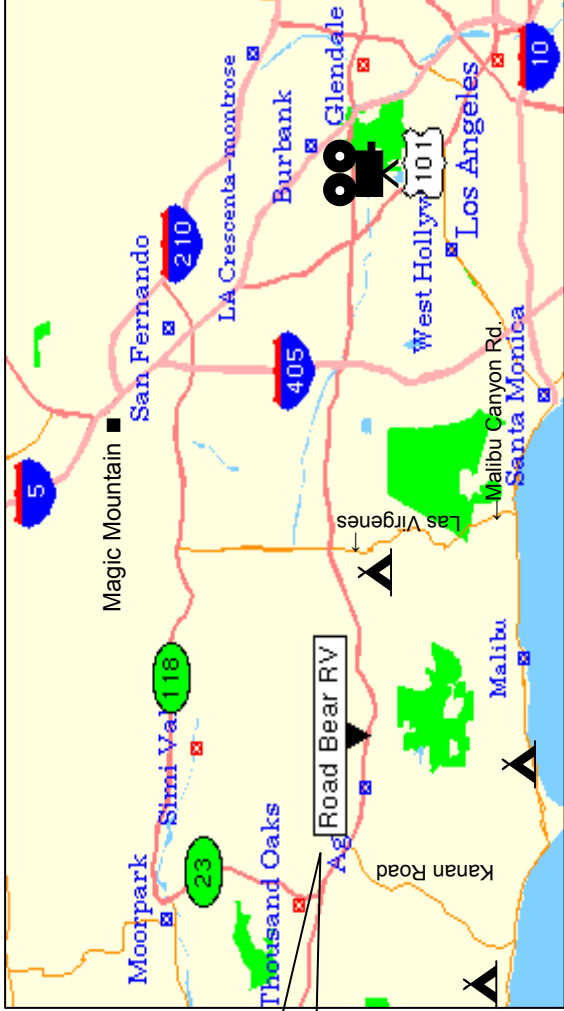

Majestic RV
LGP & Dump
3242 E Thousand Oaks
Thousand Oaks, CA 91362

Thousand Oaks Blvd.

Kanan Road

to San Francisco

Clarton Drive

Please note: Map not to scale

Canwood Street

Cornell Road

Agoura Road

Malibu Beach RV Park
Tel 1-800-622-6052

Pacific Coast Hwy.

Weight Limit
No Motor Homes
Allowed

to Los Angeles

Lewis Road

Weight Limit
No Motor Homes
Allowed

Malibu Creek State Park
818-880-0367 (Dumping)

Mulholland Hwy.

At your service for more than 30 years!

28404 Roadside Drive Agoura Hills, CA 91301
Tel.: (818) 865-2925 Fax: (818) 991-2744
info@roadbearrv.com www.roadbearrv.com