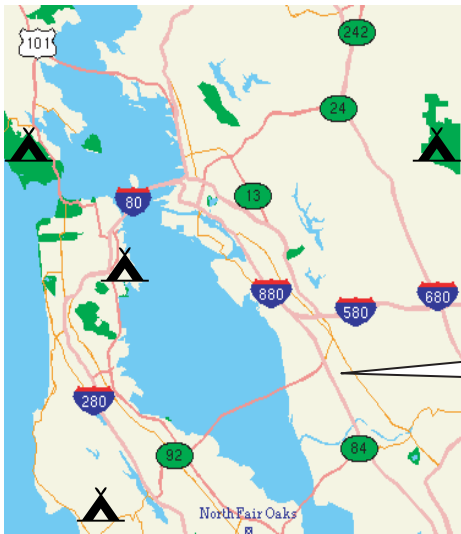

At your service for more than 25 years!

847 Industrial Pkwy West
 Tel.: (510) 247-1119
 info@roadbearrv.com

Hayward, CA 94544
 Fax : (510) 247-1662
 www.roadbearrv.com

GPS Coordinates:
 N 37.6216
 W 122.0572

to Oakland / OAK

to Oakland

to Yosemite

to San Mateo Bridge /
 SFO Airport /
 Candlestick RV Park
 (415) 822-2299

ROAD BEAR
 RV

Whipple Rd.

WAL*MART
 ALWAYS LOW PRICES. Always

Lucky

to San Jose / SJC